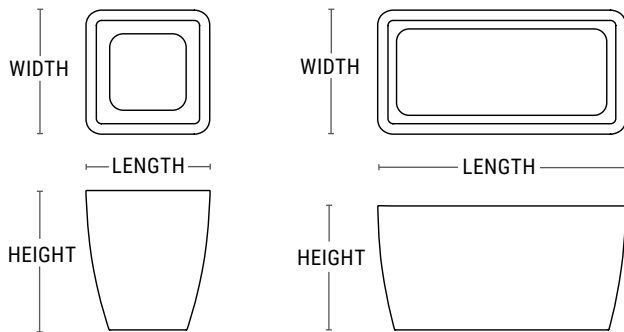

Downtown Collection FRP Rectangle and Square

- Lightweight FRP fiberglass planters; durable despite low weight
- Coordinates with our self-watering container irrigation products
- Rectangular and square sizes from 24" to 60"
- Drain holes upon request

PRODUCT	SHAPE	LENGTH	WIDTH	HEIGHT	WEIGHT (LBS.)	VOLUME (CUBIC FT.)	INTERIOR TOP	INTERIOR BOTTOM	IRRIGATION
DR-2400	Square	24"	24"	27"	40	4.75	21" x 21"	15" Sq.	CWC-R1850/CWM-R1114-2k
DR-3000	Square	30"	30"	32"	65	11	26" x 26"	18" Sq.	CWM-R2014-MS
DR-3600	Square	36"	36"	34"	75	16.75	32" x 32"	22" Sq.	CWM-R2014-2k
DR-4200	Square	42"	42"	30"	85	23	38" x 38"	28" Sq.	CWM-R2014-2k
DR-4800	Square	48"	48"	36"	110	33	44" x 44"	31.5" Sq.	CWM-R2020-4k
DR-6000	Square	60"	60"	42"	130	64	56" x 56"	38.4" Sq.	CWM-R2020-4k
DR-241818	Rectangle	24"	18"	18"	25	3.4	20" x 14"	20" x 13.8"	CWM-R1114-MS
DR-361818	Rectangle	36"	18"	18"	35	5.3	32" x 14"	32" x 13.8"	CWM-R1114-2k
DR-362424	Rectangle	36"	24"	24"	40	8.5	32" x 20"	29" x 17"	CWM-R1120-2k
DR-481818	Rectangle	48"	18"	18"	40	7	44" x 14"	44" x 13.8"	CWM-R1614-2k
DR-482424	Rectangle	48"	24"	24"	45	11.5	44" x 20"	41" x 17"	CWM-R1620-2k
DR-601818	Rectangle	60"	18"	18"	50	9	56" x 14"	56" x 13.8"	CWM-R2014-2k
DR-602424	Rectangle	60"	24"	24"	55	15	56" x 20"	53" x 17"	CWM-R2020-2k