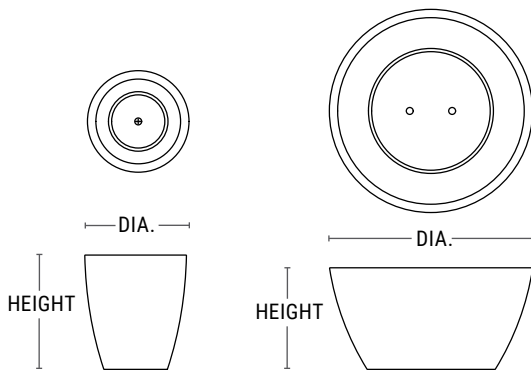

Downtown Collection GFRC Round

- Lightweight GFRC concrete planters; durable despite low weight
- Coordinates with our self-watering container irrigation products
- Round planter sizes from 18" to 72"
- Drain holes standard, no drain holes upon request

PRODUCT	SHAPE	DIA.	HEIGHT	WEIGHT (LBS.)	VOLUME (CUBIC FT.)	INTERIOR TOP	INTERIOR BOTTOM	IRRIGATION
DCS-1800	Round	18" dia	18"	65	1.6	14.75" dia	12" dia	CWC-1300/CWM-1114-MS
DCS-2400	Round	24" dia	30"	125	3.2	15.5" dia	13.5" dia	CWC-1600/CWM-1114-2k
DCS-2418	Round	24" dia	18"	85	2.5	20" dia	12.5" dia	CWC-1600/CWM-1114-2k
DCS-3000	Round	30" dia	32"	185	6.7	26" dia	16.5" dia	CWC-2100/CWM-1714-2k
DCS-3600	Round	36" dia	34"	240	11	32" dia	21" dia	CWC-2500/CWM-1714-3k
DCS-3624	Round	36" dia	24"	160	8	32" dia	16" dia	CWM-1714-2k
DCS-3642	Round	36" dia	42"	305	17.7	32" dia	21" dia	CWC-2800/CWM 1720-3k
DCS-4200	Round	42" dia	36"	300	16	38" dia	25.5" dia	CWC-3300/CWM 1720-3k
DCS-4800	Round	48" dia	36"	360	26.5	44" dia	31.5" dia	CWM-1720-5k
DCS-4824	Round	48" dia	24"	245	16	44" dia	29.5" dia	CWM-2914-MS
DCS-6000	Round	60" dia	42"	515	28	56" dia	37" dia	CWM-2920-2k
DCS-6024	Round	60" dia	24"	355	28	56" dia	41.5" dia	CWM 2914-2k
DCS-7200	Round	72" dia	42"	645	69.4	68" dia	44" dia	CWM-2920-3k