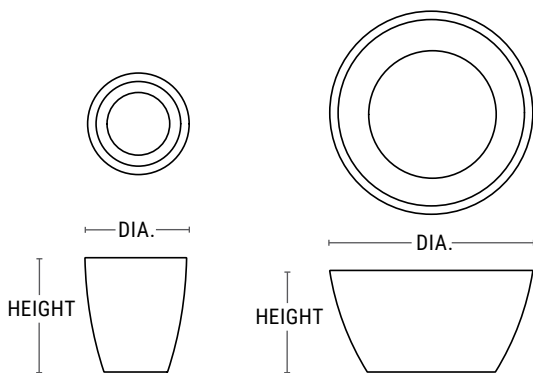

Downtown Collection FRP Round

- Lightweight FRP fiberglass planters; durable despite low weight
- Coordinates with our self-watering container irrigation products
- Round planter sizes from 18" to 72"
- Drain holes upon request

PRODUCT	SHAPE	DIA.	HEIGHT	WEIGHT (LBS.)	VOLUME (CUBIC FT.)	INTERIOR TOP	INTERIOR BOTTOM	IRRIGATION
DS-1800	Round	18" dia	18"	11	2	14.75" dia	13.5" dia	CWC-1300/CWM-1114-MS
DS-2400	Round	24" dia	27"	21	4.7	20" dia	13 dia	CWC-1600/CWM-1114-2k
DS-2418	Round	24" dia	18"	15	2.8	20" dia	12.5 dia	CWC-1600/CWM-1109-2k
DS-3000	Round	30" dia	32"	32	8.4	26" dia	17.5" dia	CWC-2100/CWM-1714-2k
DS-3600	Round	36" dia	34"	42	13	32" dia	21.5" dia	CWC-2800/CWM-1714-3k
DS-3624	Round	36" dia	24"	32	8	32" dia	17.5" dia	CWM-1714-2k
DS-3642	Round	36" dia	42"	50	15	32" dia	21.5" dia	CWC-2800/CWM-1720-3k
DS-4200	Round	42" dia	36"	52	19	38" dia	25.5" dia	CWC-3300/CWM-1720-3k
DS-4800	Round	48" dia	36"	65	28.5	44" dia	31.5" dia	CWM-1720-5k
DS-4824	Round	48" dia	24"	46	16.5	44" dia	30" dia	CWM-2914-MS
DS-6000	Round	60" dia	42"	90	45	56" dia	37.5" dia	CWM - 2920-2k
DS-6024	Round	60" dia	24"	63	28.4	56" dia	41.5" dia	CWM 2914-2k
DS-7200	Round	72" dia	68"	150	93	68" dia	49.5" dia	CWM-2920-2k