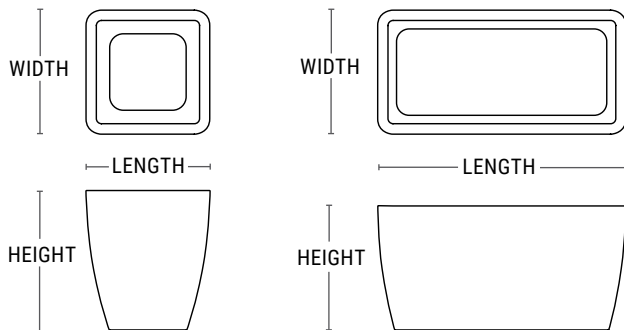

Downtown Collection GFRC Rectangle and Square

- Lightweight GFRC concrete planters; durable despite low weight
- Coordinates with our self-watering container irrigation products
- Rectangles and squares from 24" to 60"
- Drain holes standard, no drain holes upon request

PRODUCT	SHAPE	LENGTH	WIDTH	HEIGHT	WEIGHT (LBS.)	VOLUME (CUBIC FT.)	INTERIOR TOP	INTERIOR BOTTOM	IRRIGATION
DCR-2400	Square	24"	24"	27"	136	4.5	21" x 21"	13.5" Sq.	CWC-R1850/CWM-R1114-2k
DCR-3000	Square	30"	30"	32"	214	10.5	26" x 26"	16.5" Sq.	CWM-R2014-MS
DCR-3600	Square	36"	36"	34"	280	16.5	32" x 32"	20.5" Sq.	CWM-R2014-2k
DCR-4200	Square	42"	42"	30"	348	24	38" x 38"	27" Sq.	CWM-R2014-2k
DCR-4800	Square	48"	48"	36"	428	33.5	44" x 44"	30.5" Sq.	CWM-R2020-4k
DCR-6000	Square	60"	60"	42"	727	64	56" x 56"	39.25" Sq.	CWM-R2020-4k
DCR-241818	Rectangle	24"	18"	18"	150	3	20" x 14"	18.5 x 12"	CWM-R1114-MS
DCR-361818	Rectangle	36"	18"	18"	200	4	32" x 14"	30.5" x 12"	CWM-R1114-2k
DCR-362424	Rectangle	36"	24"	24"	188	8	32" x 20"	29" x 16.5"	CWM-R1120-2k
DCR-481818	Rectangle	48"	18"	18"	250	6.4	44" x 14"	42.5" x 12"	CWM-R1614-2k
DCR-482424	Rectangle	48"	24"	24"	236	11.5	44" x 20"	41" x 16.5"	CWM-R1620-2k
DCR-601818	Rectangle	60"	18"	18"	300	8	56" x 14"	54.5" x 12"	CWM-R2014-2k
DCR-602424	Rectangle	60"	24"	24"	284	14.5	56" x 20"	53" x 16.5"	CWM-R2020-2k